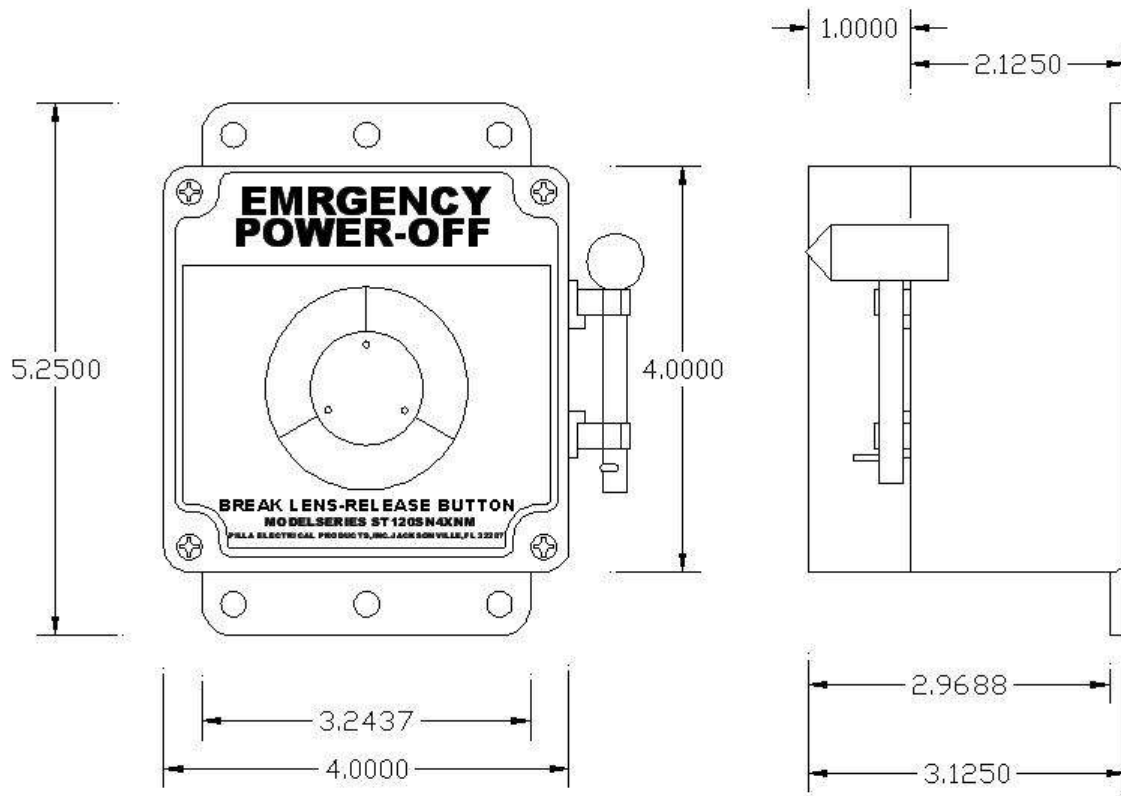

MODEL SERIES ST120SN4XNM-EMERGENCY POWER -OFF

SURFACE MOUNT, NEMA 4X&12, NOMETALLIC HOUSING, 1-3 CONTACT BLOCK CAPACITY