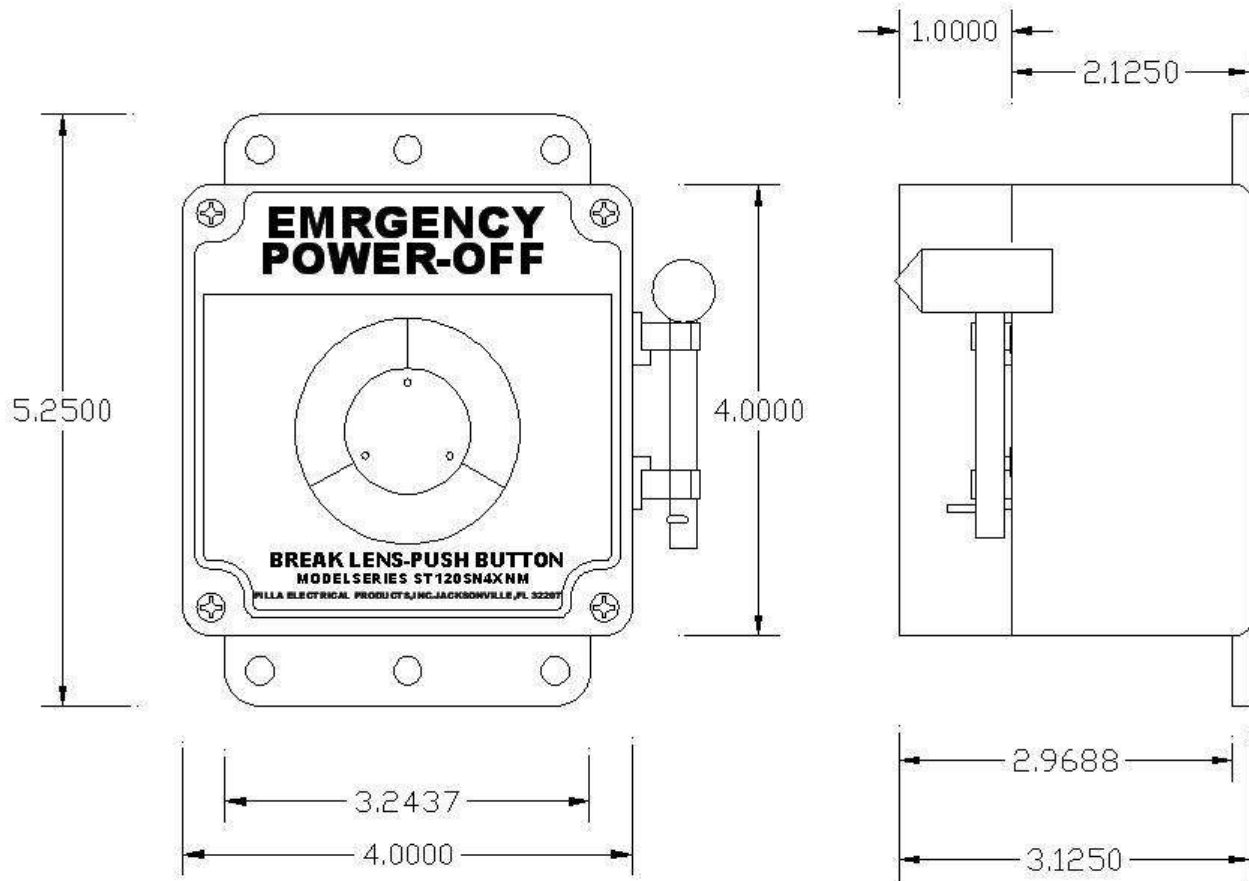

MODEL SERIES ST120SN4XBP1-EMERGENCY POWER-OFF

SURFACE MOUNT, NEMA 4X&12, NOMETALLIC HOUSING, 1-3 CONTACT BLOCK CAPACITY