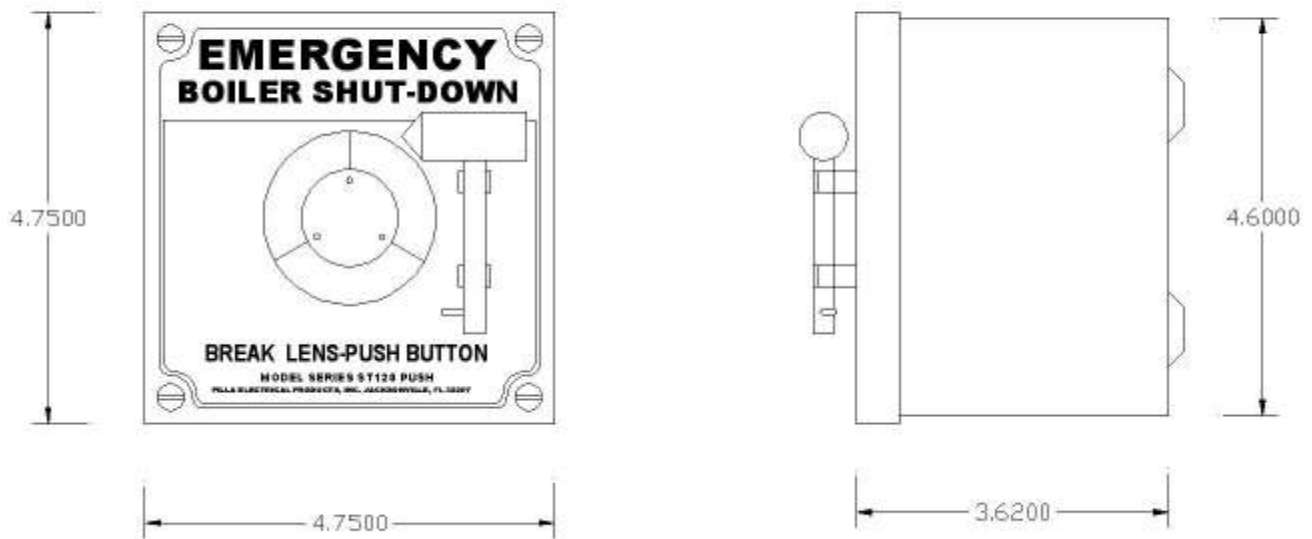

MODEL SERIES ST120SN1BP2SL-EMERGENCY BOILER SHUT-DOWN

SURFACE MOUNT, NEMA1, ALL-METAL, 1/2"-3/4" KNOCKOUT BOTTOM, TOP AND BACK, 1-6 CONTACT BLOCK CAPACITY