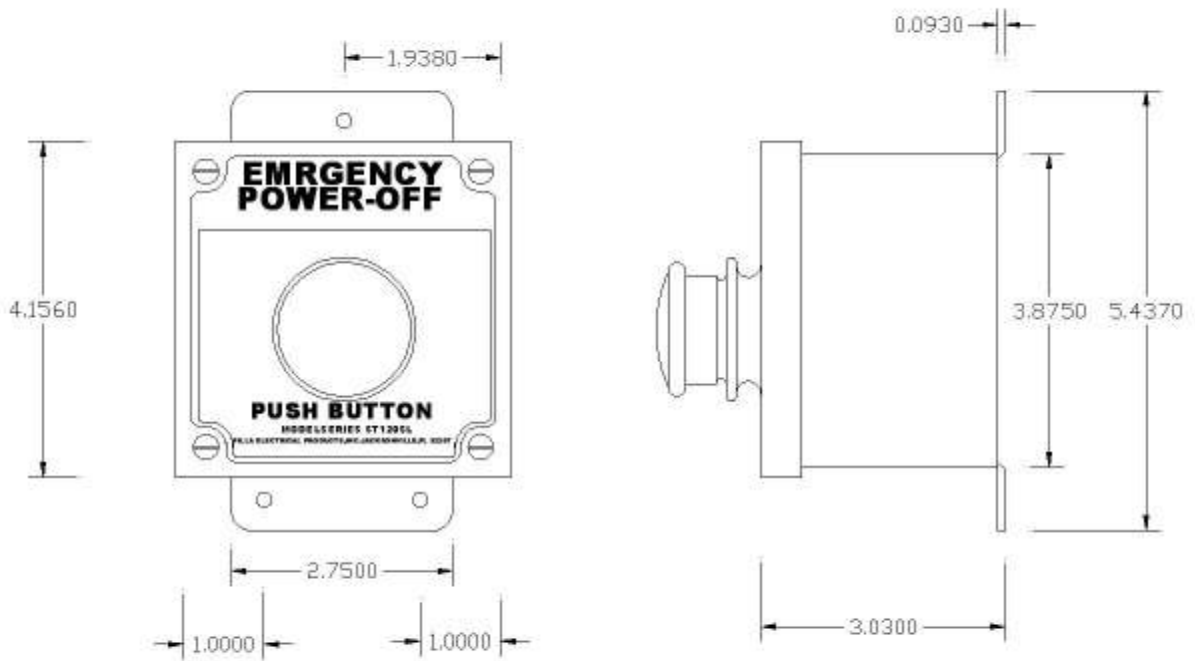

MODEL SERIES ST120PBMT4-EMERGENCY POWER-OFF

SURFACE MOUNT, NEMA 4&12, ALL-METAL, KNOCKOUT ON BACK, 1-6 CONTACT BLOCK CAPACITY