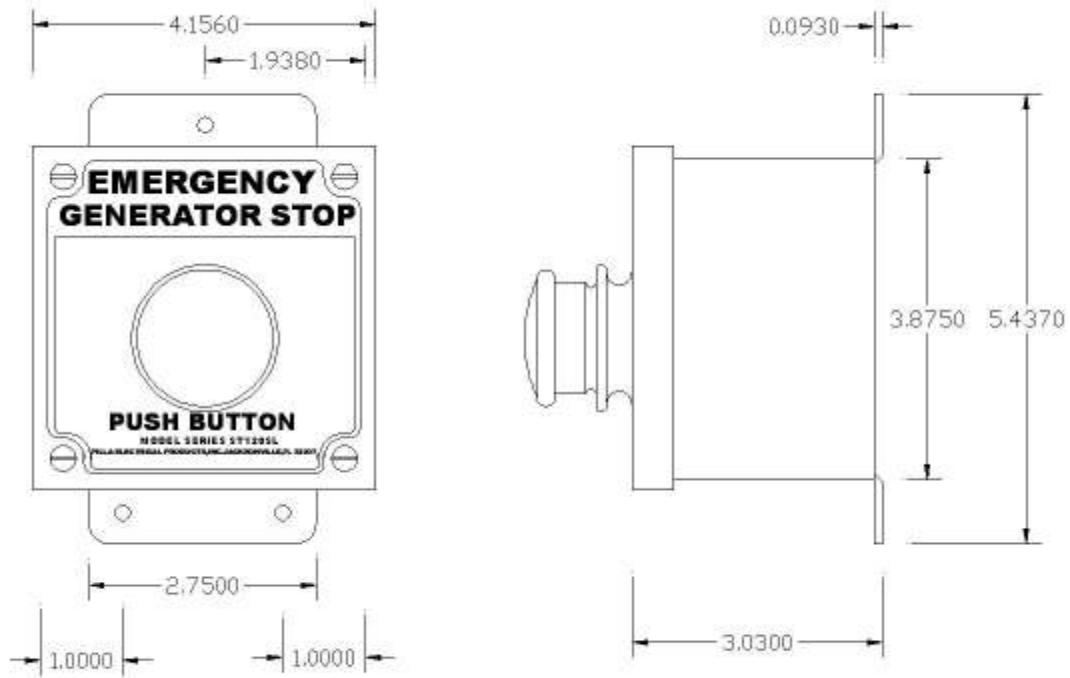

MODEL SERIES GS120MT4-EMERGENCY GENERATOR STOP

SURFACE MOUNT, NEMA 4/12 RATED, ALL-METAL MODEL, 1/2-3/4 KNOCKOUT ON BACK, SIX CONTACT BLOCK CAPACITY